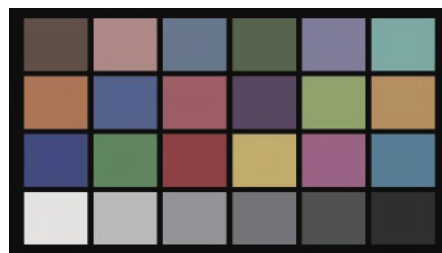

### Color & Control

- > TLCI up to 98
- > Pure white light with truthful color rendition
- > Daylight and Bi-color models available
- > Even and uniform light beam
- > Full control over light beam shaping
- > DMX built-in and Wi-fi as an option