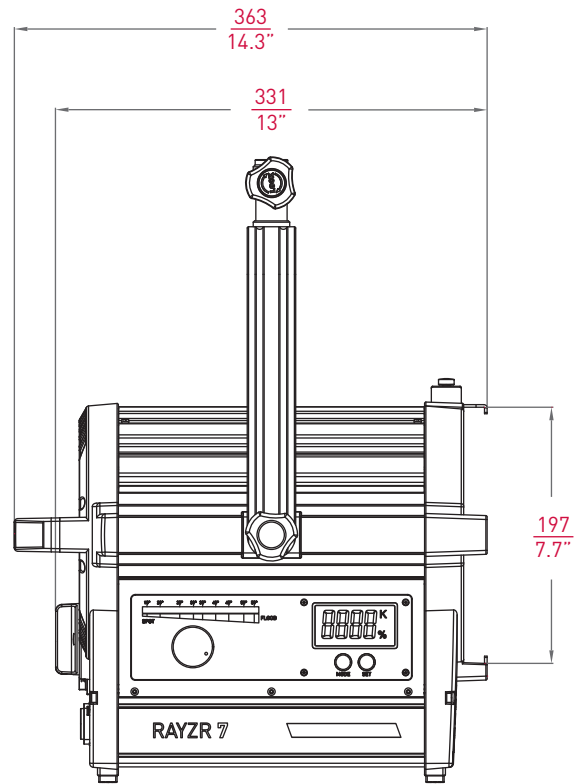

### 300 DAYLIGHT

- > Daylight 5,600 K
- > LED power 300 W
- > Beam angle 18° - 55°
- > Battery 24 - 36 V DC
- > Advanced Vapor Cooling System
- > 100% brighter than 300B

### 300B BI-COLOR

- > Bi-color 3,200 K to 5,600 K
- > LED power 150 W + 150 W
- > Beam angle 18° - 50°
- > Battery 24 - 36 V DC
- > Advanced Vapor Cooling System

## Dimensions

Type Of Lamphead	Rayzr 7 - M
Lamp	LED
Accessories	197mm / 7.7"
Barndoor	197mm / 7.7"

Packed Size	540x355x430 mm
Packed Volume	82 L
Lenses	170mm / 6.7"
File Name	Rayzr 7