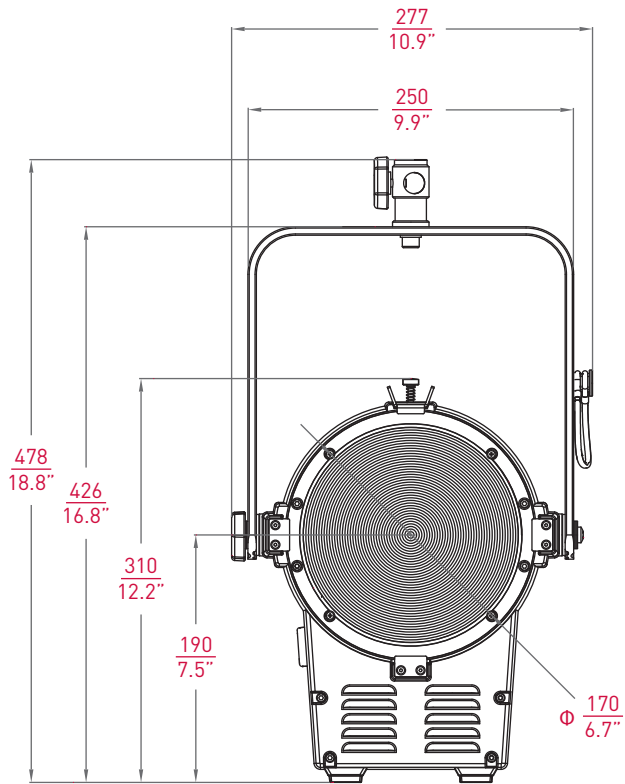

### 300 DAYLIGHT

- > Daylight 5,600 K
- > LED power 300 W
- > Beam angle 18° - 55°
- > Battery 24 - 36 V DC
- > Advanced Vapor Cooling System
- > 100% brighter than 300B

### 300B BI-COLOR

- > Bi-color 3,200 K to 5,600 K
- > LED power 150 W + 150 W
- > Beam angle 18° - 50°
- > Battery 24 - 36 V DC
- > Advanced Vapor Cooling System

### 200 DAYLIGHT

- > Daylight 5,600 K
- > LED power 200 W
- > Beam angle 18° - 50°
- > Battery 24 - 36 V DC
- > Advanced Vapor Cooling System
- > 100% brighter than 200B

## Dimensions

Type Of Lamphead	Rayzr 7 - M
Lamp	LED
Accessories	197mm / 7.7"
Barndoor	197mm / 7.7"

Packed Size	540x355x430 mm
Packed Volume	82 L
Lenses	170mm / 6.7"
File Name	Rayzr 7